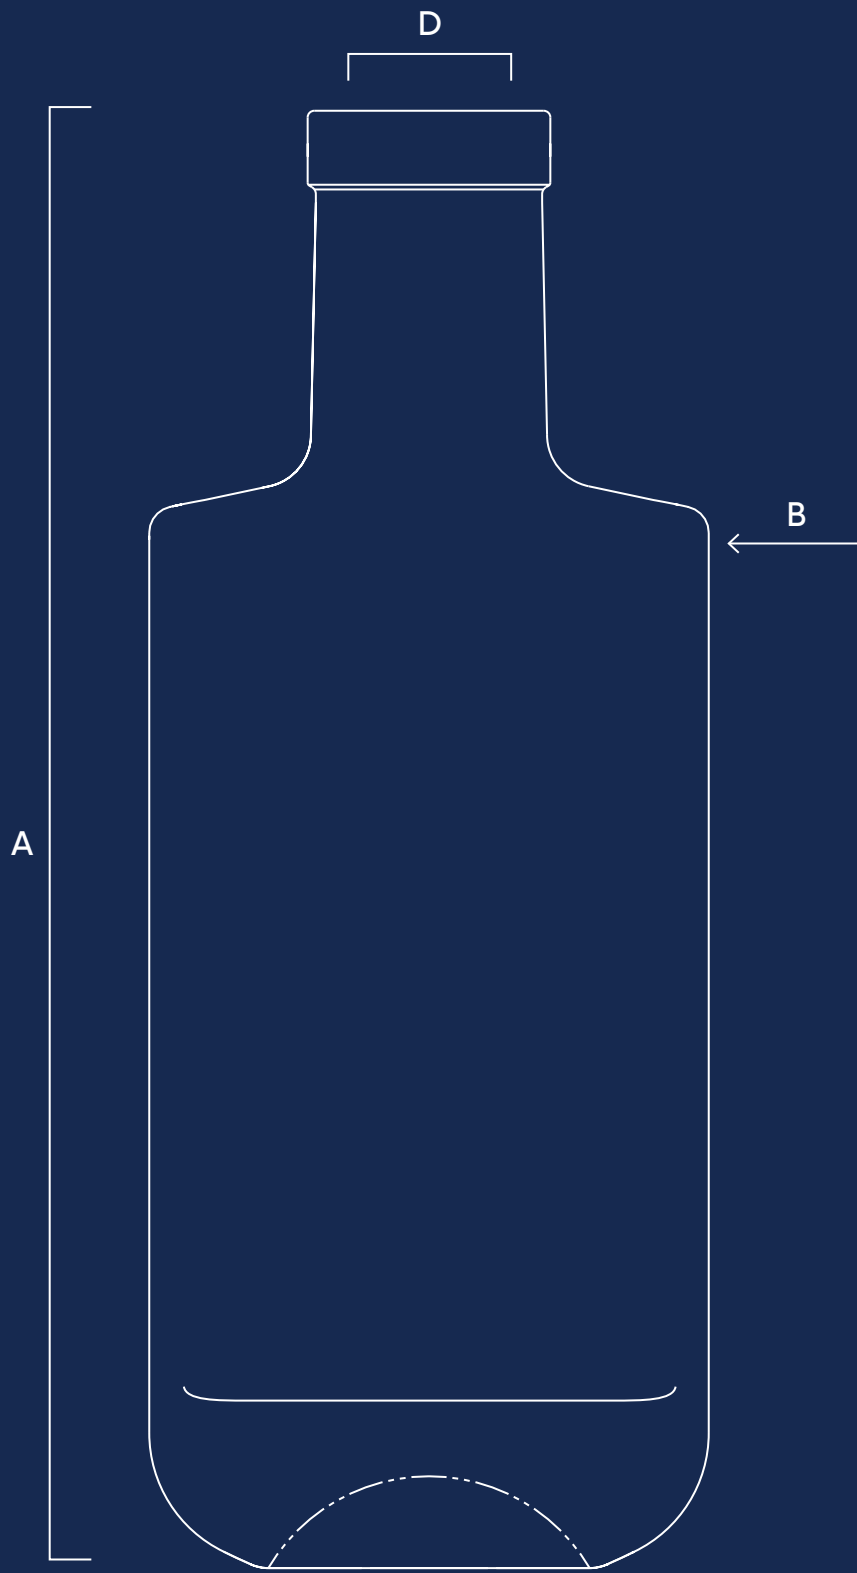

A: Overall height – B: Shoulder – D: Entrance bore $\emptyset$